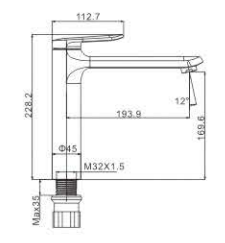

M54570-235C
Vertical kitchen faucet