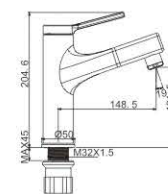

M11434-198RG
Basin faucet

M11434-198AB
Basin faucet

M11434-198ORB
Basin faucet

CUPC certified

MI4624-261C
Pull out basin faucet

MI4624-261H
Pull out basin faucet

MI4303-121C
Basin faucet

MI1365-152RG
Basin faucet