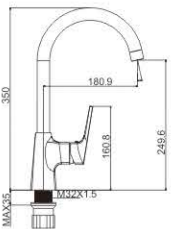

M54592-251C
Vertical kitchen faucet