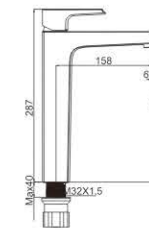

M12383-164C
Basin faucet