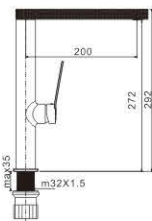

www.momali.com

M11634-828C
Basin faucet

M12634-828C
Basin faucet

M54634-828C
Vertical kitchen faucet

PLAY THE LOVE SONG
OF WATERLIKE
SWEETEST WORDS
Resounding through the heart

MUSE 35MM

M61634-268C
Wall basin faucet