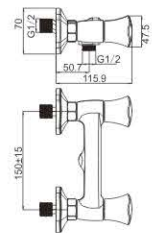

M42332-950C-S022
Wall bath faucet