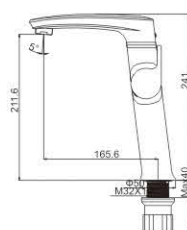

M54359-147LG-C459
Vertical kitchen faucet