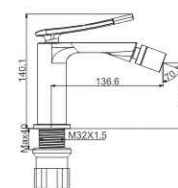

SERIX 25MM

M71513-814C
Bidet faucet