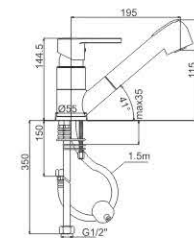

M53004-005C
Pull out spray kitchen faucet