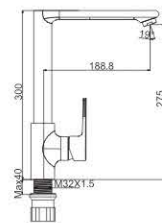

M54441-200C
Vertical kitchen faucet