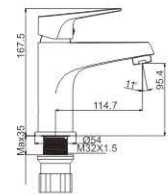

M51004-502C-S100
Vertical kitchen faucet

M31027-502C
Bath faucet

M41027-502C
Shower faucet

MI1113-063C
Basin faucet

MI2113-063C
Basin faucet

M21113-063C
Basin faucet

EASY BREEZY
Without excessive dazzling color