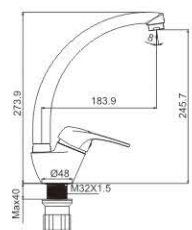

M51004-530C-S100
Vertical kitchen faucet

M31006-530C
Bath faucet

M41006-530C
Shower faucet

MI 1027-502C
Basin faucet

M71027-502C
Bidet faucet

M54004-502C-C258
Vertical kitchen faucet

M54004-502C-S259
Vertical kitchen faucet