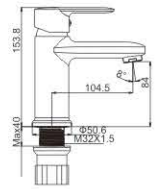

M54338-134C-C140
Vertical kitchen faucet