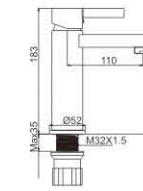

M41001-081C
Shower faucet

EASY BREEZY

Without
excessive dazzling color

KINGSTON 35MM

CREATIVE AND FASHIONABLE

The perfect fusion of nature and life

KINGSTON
35MM

MI1052-083C
Basin faucet