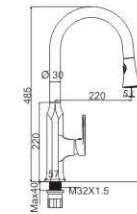

M53531-216C
Pull out spray kitchen faucet