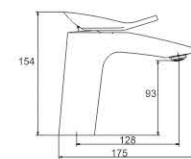

M81686-991C-C589
Bath faucet

M81686-991H-C589
Basin faucet

REMOVE FATIGUE OF
PRESSURE

Changed into a new self and enjoy the freedom
of the fashion and pressure.

M11701-293CGJ
Basin faucet

M31701-293CGJ
Bath faucet