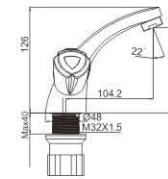

M03069-950C-S259
Single cold wall kitchen tap

M03069-950C-S451
Single cold wall kitchen tap

M11267-928C
Basin faucet

M54269-928C-S342
Vertical Kitchen faucet

M31045-928C
Bath faucet

M41268-928C
Shower faucet