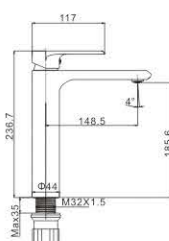

M4 1571-236C
Shower faucet

MI 2571-236C
Basin faucet

M5 4571-236C
Vertical kitchen faucet

M3 3571-236C
Wall bath faucet

M9 2571-236C
Shower set

COZY 35MM

MI 1571-236HRG
Basin faucet

MI 2571-236HRG
Basin faucet