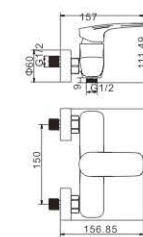

M41689-292C
Shower faucet