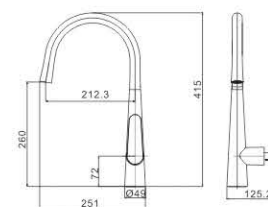

M54576-H283-596
Pull out spray kitchen faucet