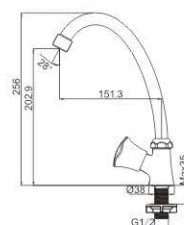

M03069-950C-S218
Single cold wall kitchen tap

TIME FIL
TERS ART

And inherits the classic

M02009-950C
Single cold Basin tap

M03021-950C-S246
Single cold kitchen tap

M03037-950C-S451
Single cold kitchen tap

M03037-950C-S259
Single cold kitchen tap