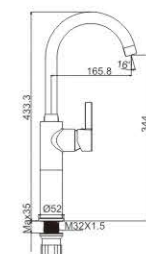

M55079-083C
Vertical kitchen faucet