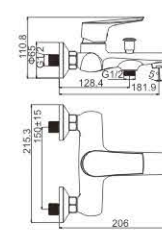

MI2372-157C
Basin faucet

M54372-157C-CI40
Vertical kitchen faucet

M54372-157C-C472
Vertical kitchen faucet

M31372-157C
Bath faucet

M41372-157C
Shower faucet

M33372-157C-S023
Wall bath faucet

MI1372-157LG
Basin faucet