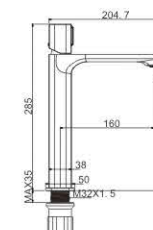

M92571-236HRG
Shower set

MERRY^{35MM}

M11681-833C
Basin faucet

M12681-833C
Basin faucet

M54681-833C
Vertical kitchen faucet

M31681-833C
Bath faucet

M41681-833C
Shower faucet

PERFECT
YOUR LIFE
With artistic thoughts