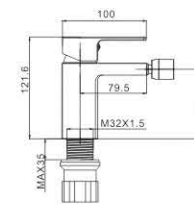

M41383-164C
Shower faucet

M31383-164C
Bath faucet

M33383-164C
Wall bath faucet

MI5612-259C
Basin faucet

MI2612-259C
Basin faucet

M54612-259C
Vertical kitchen faucet

M71612-259C
Bidet faucet

M41612-259C
Shower faucet