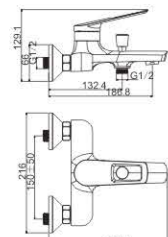

M31585-244C
Bath faucet

M41585-244C
Shower faucet

LEXI 35MM

INSPIRATION SOURCED FROM

Reflection on the art of life

MI 1584-243C
Basin faucet

M54584-243C
Vertical kitchen faucet

M31584-243C
Bath faucet