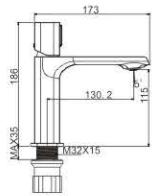

IN THE LINE OF ART SYMBOL

WAS DECORATED WITH THE QUALITY OF YOUR LIFE.