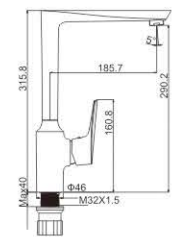

M54372-157C-C472
Vertical kitchen faucet