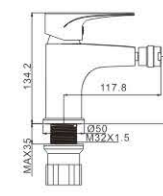

M41701-293CGJ
Shower faucet

M11294-118C
Basin faucet

M71294-118
Bidet faucet

M54292-118C-C140
Vertical kitchen faucet

M51034-118C-S080
Vertical kitchen faucet

M31294-118C
Bath faucet

M41294-118C
Shower faucet