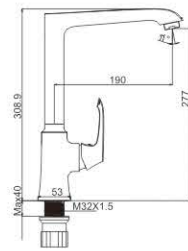

MI2360-148C
Basin faucet

M54360-148C-C460
Vertical kitchen faucet

MI1360-148GJ
Basin faucet

MI2360-148GJ
Basin faucet

M54360-148GJ-C460
Vertical kitchen faucet

M71360-148C
Bidet faucet

M41360-148C
Shower faucet