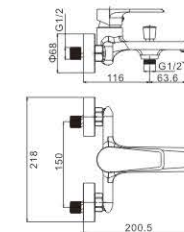

M33570-235H
Wall bath faucet

COZY
series

**TOP LEVEL
HAPPY CREATOR**

Let the high standards
become our followers

MI 1571-236C
Basin faucet

M7 1571-236C
Bidet faucet

M6 1571-236C
Wall basin faucet

M3 1571-236C
Bath faucet