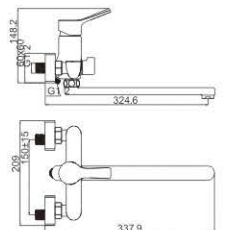

M71388-163C
Bidet faucet

M54388-163C
Vertical kitchen faucet

M92388-163C
Shower set

M11388-163C
Basin faucet

M12388-163C
Basin faucet

M41388-163C
Shower faucet

M31388-163C
Bath faucet

M33388-163C-S023
Wall bath faucet