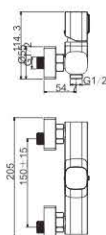

MI1681-833H
Basin faucet

MI2681-833H
Basin faucet

M54681-833H
Vertical kitchen faucet

IN THE LINE OF ART SYMBOL

WAS DECORATED WITH THE QUALITY OF YOUR LIFE.

M31681-833H
Bath faucet

M41681-833H
Shower faucet