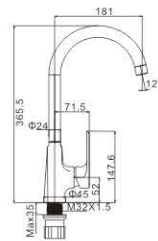

M54571-236HRG
Vertical kitchen faucet

PERFECT YOUR LIFE
with artistic thoughts