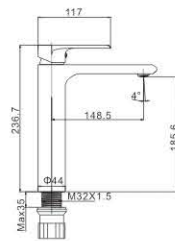

M4 1571-236C
Shower faucet

MI 2571-236C
Basin faucet

M5 4571-236C
Vertical kitchen faucet

M3 3571-236C
Wall bath faucet

M9 2571-236C
Shower set

COZY 35MM

MI 1571-236HRG
Basin faucet

MI 2571-236HRG
Basin faucet