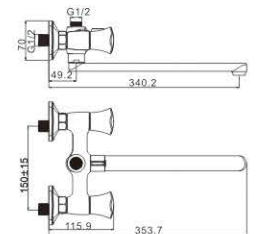

M54332-950C-S342
Vertical kitchen faucet