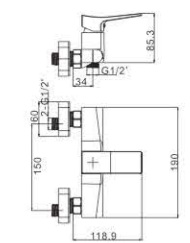

M54668-830C
Vertical kitchen faucet

M31668-830C
Bath faucet

M41668-830C
Shower faucet

BARRON

TRANSFORMED FROM THE SMOOTH

lines of geometric designs
makes every details elegant and perfect.

PERFECT YOUR LIFE
With artistic thoughts