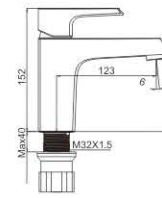

HERACLES 35MM

SCATTERED
LIGHT
CONDENSED,

Precipitation time eternal.

M71383-164C
Bidet faucet