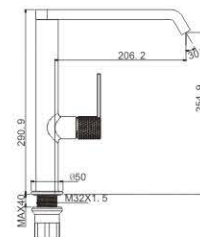

M54633-267LSJ
Vertical kitchen faucet