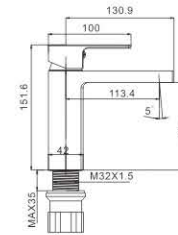

M41383-164C
Shower faucet

M31383-164C
Bath faucet

M33383-164C
Wall bath faucet

MI5612-259C
Basin faucet

MI2612-259C
Basin faucet

M54612-259C
Vertical kitchen faucet

M71612-259C
Bidet faucet

M41612-259C
Shower faucet