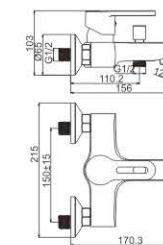

M31010-005C
Bath faucet