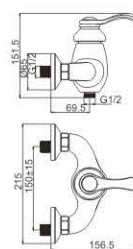

M51264-535H
Vertical Kitchen faucet

VENUS 35MM

COMPLY WITH NATURE

And people-oriented
What fits the most is the best

M31025-535H
Bath faucet

M41025-535H
Shower faucet

SUPERIOR 35MM

TIME
FILTERS ART