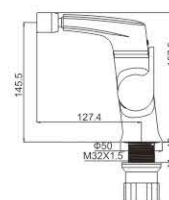

And people-oriented
What fits the most is the best

M11359-147LG
Basin faucet

M12359-147LG
Basin faucet

M54359-147LG-C459
Vertical kitchen faucet

M71359-147LG
Bidet faucet

M31359-147LG
Bath faucet

M41359-147LG
Shower faucet