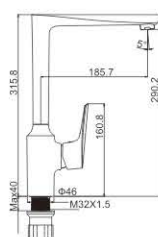

M54372-157LG-C472
Vertical kitchen faucet