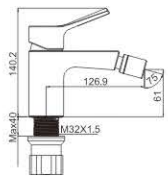

M54388-163C
Vertical kitchen faucet