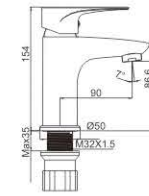

M71294-118
Bidet faucet