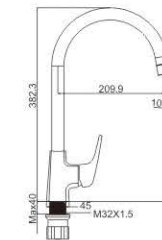

M61386-161C
Wall basin faucet