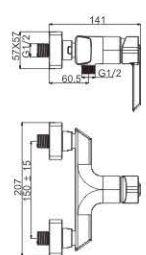

M11503-812C
Basin faucet

FURNA 25MM

M11512-815C
Basin faucet

M12512-815C
Basin faucet

M54512-815C
Vertical kitchen faucet

M71512-815C
Bidet faucet

M31512-815C
Bath faucet

M41512-815C
Shower faucet