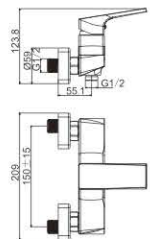

M42592-251C
Shower faucet

M54592-251C
Vertical kitchen faucet

PEACE 25MM

SIMPLE AND FLOWING LINES

Shape refined and delicate outlines

M54503-812C
Vertical kitchen faucet

M31503-812C
Bath faucet

M41503-812C
Shower faucet