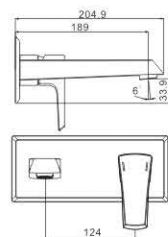

HERACLES 35MM

M11383-164C
Basin faucet

M12383-164C
Basin faucet

SCATTERED
LIGHT
CONDENSED,

Precipitation time eternal.

M71383-164C
Bidet faucet

M61383-164C
Wall basin faucet

M54383-164C-C478
Vertical kitchen faucet