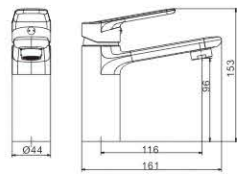

M11776-317C
Basin faucet