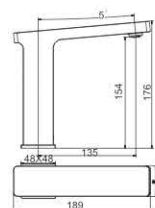

SF11017HCP-A
Sensor faucet