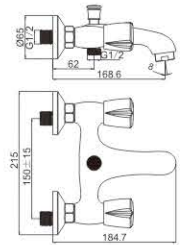

M03069-950C-S259
Single cold wall kitchen tap

M03069-950C-S451
Single cold wall kitchen tap

M11267-928C
Basin faucet

M54269-928C-S342
Vertical Kitchen faucet

M31045-928C
Bath faucet

M41268-928C
Shower faucet