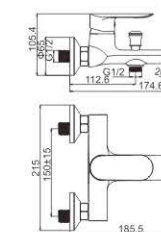

GAEMI 35MM

FASHION

As beautiful
as flowers

M11295-120C
Basin faucet

M54292-120C-C140
Vertical kitchen faucet

M51034-120C-S080
Vertical kitchen faucet

M31295-120C
Bath faucet

M41295-120C
Shower faucet