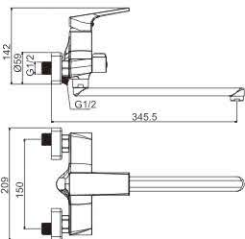

M54775-316C
Vertical kitchen faucet

M54775-316C-C621
Vertical kitchen faucet

M33775-316C
Wall bath faucet

M92775-316C
Shower set

MI1592-251C
Basin faucet

MI2592-251C
Basin faucet

M31592-251C
Bath faucet

M33592-251C
Wall bath faucet