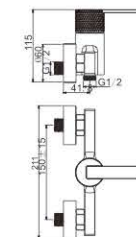

MI1633-827LSJ
Basin faucet

MI2633-827LSJ
Basin faucet

M54633-267LSJ
Vertical kitchen faucet

M31633-267LSJ
Bath faucet

M41633-267LSJ
Shower faucet

MUSE

series

LOW-KEY LUXURY,
the perfect combination
of art and life.