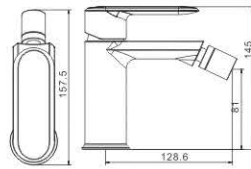

M71775-316C
Bidet faucet