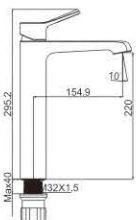

M12388-163C
Basin faucet