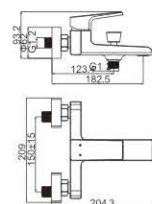

M31387-162C
Bath faucet