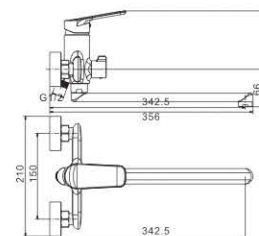

M33776-317C
Wall bath faucet