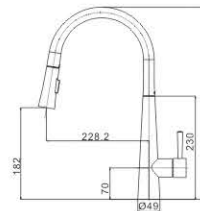

M53576-H232-553
Pull out spray kitchen faucet