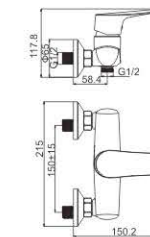

MI2372-157C
Basin faucet

M54372-157C-CI40
Vertical kitchen faucet

M54372-157C-C472
Vertical kitchen faucet

M31372-157C
Bath faucet

M41372-157C
Shower faucet

M33372-157C-S023
Wall bath faucet

MI1372-157LG
Basin faucet