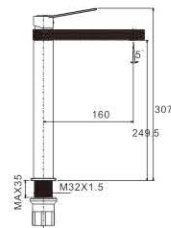

M54634-828C
Vertical kitchen faucet