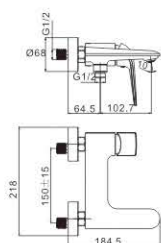

EASY BREEZY
Without excessive dazzling color