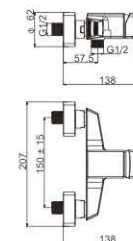

M41383-164C
Shower faucet