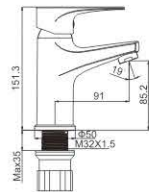

MI1338-134C
Basin faucet

M54338-134C-C140
Vertical kitchen faucet

M31338-134C
Bath faucet

M41323-134C
Shower faucet

M11325-118C
Basin faucet

M54323-118C-CI40
Vertical kitchen faucet

M11034-010C
Basin faucet