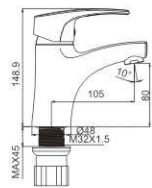

D
A
N
A
S
35MM

M11069-031C
Basin faucet

M51034-031C-S080
Vertical kitchen faucet

M31069-031C
Bath faucet

M41069-031C
Shower faucet

M11006-530C
Basin faucet

M71006-530C
Bidet faucet

M54004-530C-C258
Vertical kitchen faucet