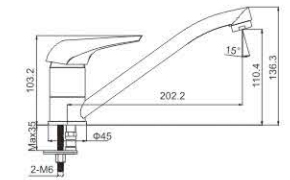

M31069-031C
Bath faucet