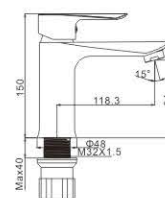

M71569-234C
Bidet faucet