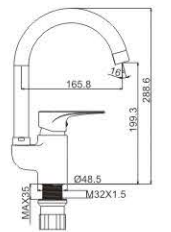

M41701-293CGJ
Shower faucet

M11294-118C
Basin faucet

M71294-118
Bidet faucet

M54292-118C-C140
Vertical kitchen faucet

M51034-118C-S080
Vertical kitchen faucet

M31294-118C
Bath faucet

M41294-118C
Shower faucet