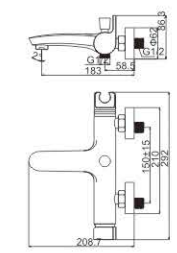

M11359-147C
Basin faucet

M12359-147C
Basin faucet

M54359-147C-C459
Vertical kitchen faucet

M71359-147C
Bidet faucet

M31359-147C
Bath faucet

M41359-147C
Shower faucet

DINAH 35MM

COMPLY WITH NATURE