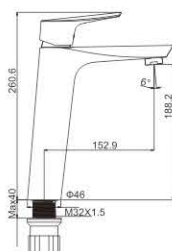

MI2372-157LG
Basin faucet