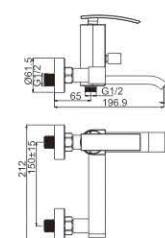

M51034-063C
Vertical kitchen faucet

M31113-063C
Bath faucet

M41113-063C
Shower faucet

OULI 35MM

M11001-081C
Basin faucet

M71001-081C
Bidet faucet

M12001-081C
Basin faucet

M31198-081C
Bath faucet