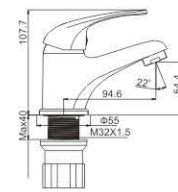

MI1338-134C
Basin faucet

M54338-134C-C140
Vertical kitchen faucet

M31338-134C
Bath faucet

M41323-134C
Shower faucet

M11325-118C
Basin faucet

M54323-118C-CI40
Vertical kitchen faucet

M11034-010C
Basin faucet