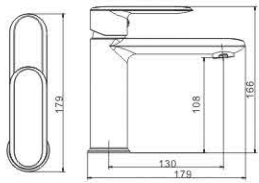

M11775-316C
Basin faucet