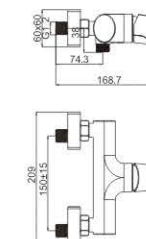

M11386-161C
Basin faucet

M71386-161C
Bidet faucet

M12386-161C
Basin faucet

M31386-161C
Bath faucet

M41386-161C
Shower faucet

M33386-161C
Wall bath faucet

DAREY 35MM

**FUN LIFE
GREAT CARE**