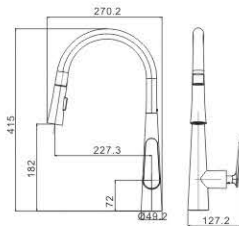

M5 4559-23 IH
Vertical kitchen faucet

M4 1559-23 IH
Shower faucet

M3 1559-23 IH
Bath faucet

M54504-205C
Pull out spray kitchen faucet

M54504-205C
Pull out spray kitchen faucet

M53576-H283-C553
Pull out spray kitchen faucet