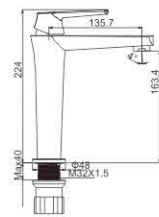

M31387-162C
Bath faucet

M41387-162C
Shower faucet

M54387-162C
Vertical kitchen faucet

M61387-162C
Wall basin faucet

M33387-162C
Wall bath faucet

**THE RETURN
OF KING 35MM**

M12379-159C
Basin faucet

M54379-159C
Vertical kitchen faucet