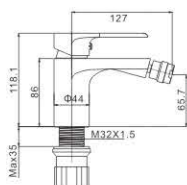

COZY 35MM

PERFECT YOUR LIFE
with artistic thoughts

M71571-236HRG
Bidet faucet