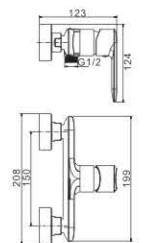

M4 1571-236C
Shower faucet

MI 2571-236C
Basin faucet

M5 4571-236C
Vertical kitchen faucet

M3 3571-236C
Wall bath faucet

M9 2571-236C
Shower set

COZY 35MM

MI 1571-236HRG
Basin faucet

MI 2571-236HRG
Basin faucet