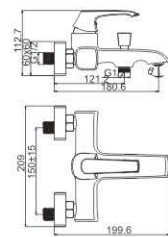

M31360-148C
Bath faucet

M71360-148GJ
Bidet faucet

M41360-148GJ
Shower faucet

M31360-148GJ
Bath faucet

D O B B Y

Costly and not make public,
the warm ocean
aggregates to the
experience of soft water

MI1372-157C
Basin faucet