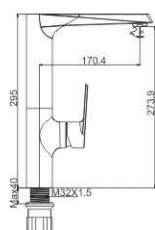

M54441-200C
Vertical kitchen faucet

M31534-200C
Bath faucet

M41534-200C
Shower faucet

GLADYS 35MM

M11535-218C
Basin faucet

M54379-218C
Vertical kitchen faucet

M31535-218C
Bath faucet

M41535-218C
Shower faucet