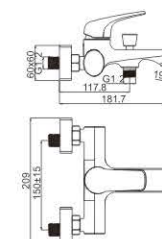

M11386-161C
Basin faucet

M71386-161C
Bidet faucet

M12386-161C
Basin faucet

M31386-161C
Bath faucet

M41386-161C
Shower faucet

M33386-161C
Wall bath faucet

DAREY 35MM

**FUN LIFE
GREAT CARE**