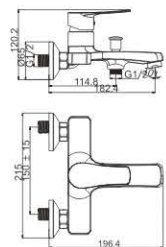

M31533-216C
Bath faucet