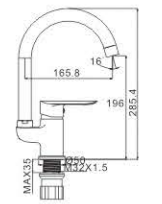

M31532-215C
Bath faucet