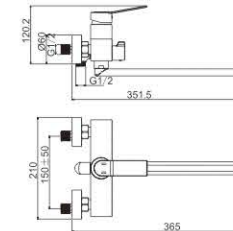

M41634-268C
Shower faucet

M31634-268C
Bath faucet

M33634-268C
Wall bath faucet

M92634-268C
Shower set

MELODY 35MM

MI5569-234C
Basin faucet

MI2569-234C
Basin faucet

M54569-234C
Vertical kitchen faucet