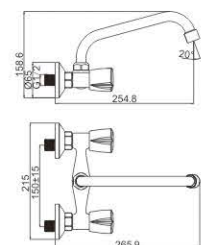

M42268-928C-S218
Wall kitchen faucet