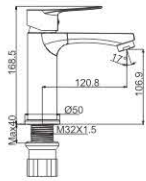

M54533-216C
Vertical kitchen faucet