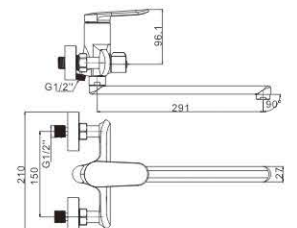

M33570-235H
Wall bath faucet