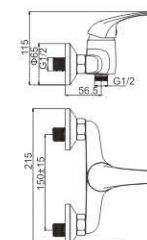

M71034-010C
Bidet faucet

M51034-010C
Vertical kitchen faucet

M31325-118C
Bath faucet

M41324-118C
Shower faucet

M31034-010C
Bath faucet

M41034-010C
Shower faucet

M54034-010C
Vertical kitchen faucet

RESHAPE QUALITY
VALUE WITH PERFECT COMBINATION