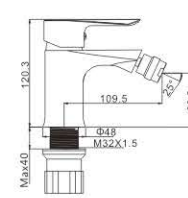

**APPEALING
TEXTURE**

With elegance and luxury

MI1569-234C
Basin faucet

M71569-234C
Bidet faucet

M31569-234C
Bath faucet

M41569-234C
Shower faucet

M33569-234C
Wall bath faucet

LILA series