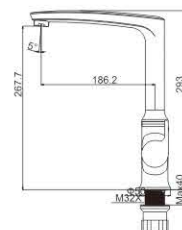

And people-oriented
What fits the most is the best

M11359-147LG
Basin faucet

M12359-147LG
Basin faucet

M54359-147LG-C459
Vertical kitchen faucet

M71359-147LG
Bidet faucet

M31359-147LG
Bath faucet

M41359-147LG
Shower faucet