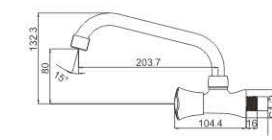

CLOVER

TIME FIL
TERS ART

And inherits the classic