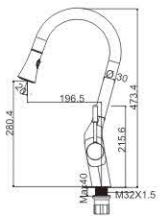

M5 4559-23 IH
Vertical kitchen faucet

M4 1559-23 IH
Shower faucet

M3 1559-23 IH
Bath faucet

M54504-205C
Pull out spray kitchen faucet

M54504-205C
Pull out spray kitchen faucet

M53576-H283-C553
Pull out spray kitchen faucet