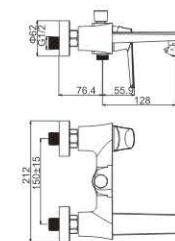

M31379-159C
Bath faucet