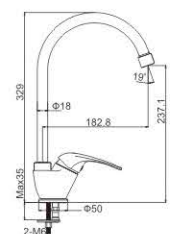

M71034-010C
Bidet faucet

M51034-010C
Vertical kitchen faucet

M31325-118C
Bath faucet

M41324-118C
Shower faucet

M31034-010C
Bath faucet

M41034-010C
Shower faucet

M54034-010C
Vertical kitchen faucet

RESHAPE QUALITY
VALUE WITH PERFECT COMBINATION