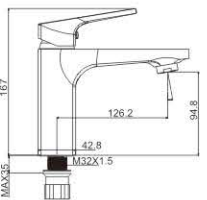

M54775-316C
Vertical kitchen faucet

M54775-316C-C621
Vertical kitchen faucet

M33775-316C
Wall bath faucet

M92775-316C
Shower set

MI1592-251C
Basin faucet

MI2592-251C
Basin faucet

M31592-251C
Bath faucet

M33592-251C
Wall bath faucet