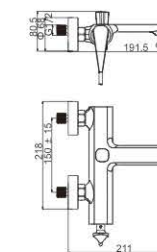

M31513-814C
Bath faucet