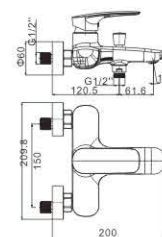

M31689-292C
Bath faucet