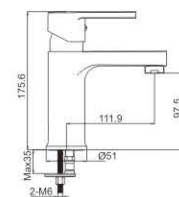

SUPERIOR 35MM

TIME
FILTERS ART

And inherits the classic

M11010-005C
Basin faucet

M71010-005C
Bidet faucet