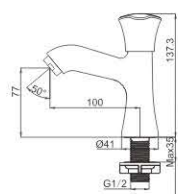

M03069-950C-S218
Single cold wall kitchen tap

TIME FIL
TERS ART

And inherits the classic

M02009-950C
Single cold Basin tap

M03021-950C-S246
Single cold kitchen tap

M03037-950C-S451
Single cold kitchen tap

M03037-950C-S259
Single cold kitchen tap