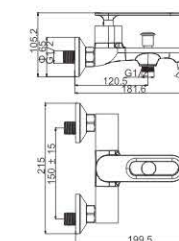

M31502-203C
Bath faucet