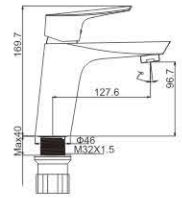

M31360-148C
Bath faucet

M71360-148GJ
Bidet faucet

M41360-148GJ
Shower faucet

M31360-148GJ
Bath faucet

D O B B Y

Costly and not make public,
the warm ocean
aggregates to the
experience of soft water

MI1372-157C
Basin faucet