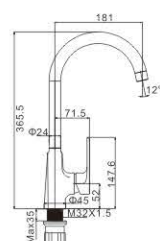

M4 1571-236C
Shower faucet

MI 2571-236C
Basin faucet

M5 4571-236C
Vertical kitchen faucet

M3 3571-236C
Wall bath faucet

M9 2571-236C
Shower set

COZY 35MM

MI 1571-236HRG
Basin faucet

MI 2571-236HRG
Basin faucet