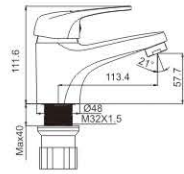

M51004-530C-S100
Vertical kitchen faucet

M31006-530C
Bath faucet

M41006-530C
Shower faucet

MI 1027-502C
Basin faucet

M71027-502C
Bidet faucet

M54004-502C-C258
Vertical kitchen faucet

M54004-502C-S259
Vertical kitchen faucet