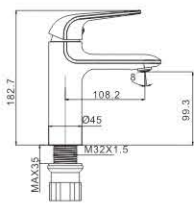

M11533-216C
Basin faucet

M54533-216C
Vertical kitchen faucet

M31533-216C
Bath faucet

M41533-216C
Shower faucet

MI 1559-23 IH
Basin faucet

M7 1559-23 IH
Bidet faucet

MI 2559-23 IH
Basin faucet

EASY BREEZY
Without excessive dazzling color