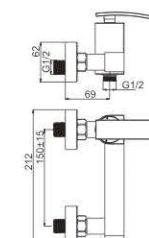

M41001-081C
Shower faucet

EASY BREEZY

Without
excessive dazzling color