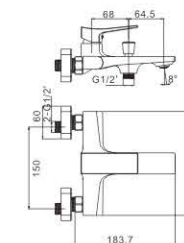

M54668-830C
Vertical kitchen faucet

M31668-830C
Bath faucet

M41668-830C
Shower faucet

BARRON

TRANSFORMED FROM THE SMOOTH

lines of geometric designs
makes every details elegant and perfect.

PERFECT YOUR LIFE
With artistic thoughts