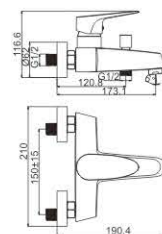

M31113-063C
Bath faucet