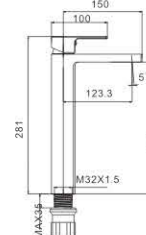

M41383-164C
Shower faucet

M31383-164C
Bath faucet

M33383-164C
Wall bath faucet

MI5612-259C
Basin faucet

MI2612-259C
Basin faucet

M54612-259C
Vertical kitchen faucet

M71612-259C
Bidet faucet

M41612-259C
Shower faucet