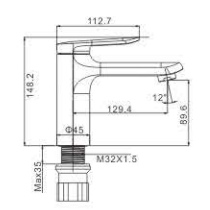

MI2570-235C
Basin faucet