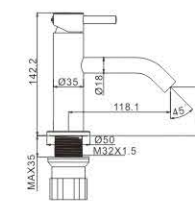

MI1365-152C
Basin faucet

MI1659-273
Basin faucet

MI1434-198C
Basin faucet

MI1541-817C
Basin faucet

M54441-083C-140C
Vertical kitchen faucet

CUPC certified

NO DAZZLING COLOUR

The show is a kind of detachment.