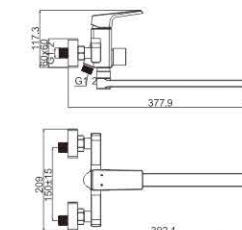

M31387-162C
Bath faucet

M41387-162C
Shower faucet

M54387-162C
Vertical kitchen faucet

M61387-162C
Wall basin faucet

M33387-162C
Wall bath faucet

**THE RETURN
OF KING 35MM**

M12379-159C
Basin faucet

M54379-159C
Vertical kitchen faucet