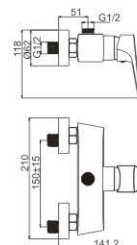

M41113-063C
Shower faucet