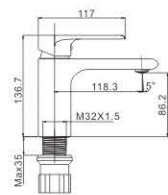

M4 1571-236C
Shower faucet

MI 2571-236C
Basin faucet

M5 4571-236C
Vertical kitchen faucet

M3 3571-236C
Wall bath faucet

M9 2571-236C
Shower set

COZY 35MM

MI 1571-236HRG
Basin faucet

MI 2571-236HRG
Basin faucet