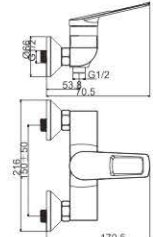

M41584-243C
Shower faucet