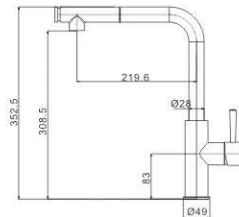

M53567-232C-548
Pull out spray kitchen faucet