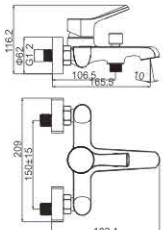

M31388-163C
Bath faucet