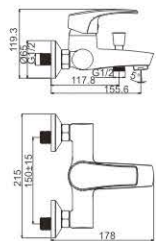

M41006-530C
Shower faucet