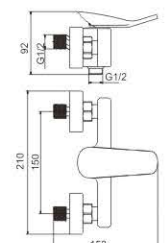

REMOVE FATIGUE OF
PRESSURE

Changed into a new self and enjoy the freedom
of the fashion and pressure.