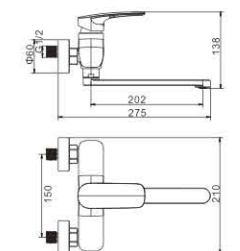

M42689-292C
Wall kitchen faucet