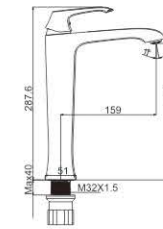

MI2360-148C
Basin faucet

M54360-148C-C460
Vertical kitchen faucet

MI1360-148GJ
Basin faucet

MI2360-148GJ
Basin faucet

M54360-148GJ-C460
Vertical kitchen faucet

M71360-148C
Bidet faucet

M41360-148C
Shower faucet