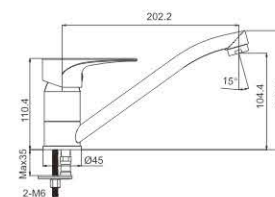

M31294-118C
Bath faucet