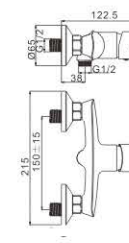

M42532-215C
Wall kitchen faucet