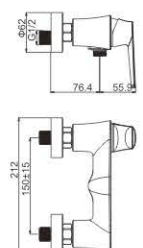

M41379-159C
Shower faucet

M11379-159C
Basin faucet