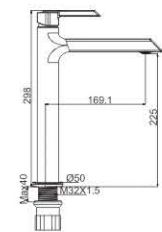

M11503-812C
Basin faucet

FURNA 25MM

M11512-815C
Basin faucet

M12512-815C
Basin faucet

M54512-815C
Vertical kitchen faucet

M71512-815C
Bidet faucet

M31512-815C
Bath faucet

M41512-815C
Shower faucet