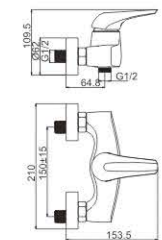

D
A
N
A
S
35MM

M11069-031C
Basin faucet

M51034-031C-S080
Vertical kitchen faucet

M31069-031C
Bath faucet

M41069-031C
Shower faucet

M11006-530C
Basin faucet

M71006-530C
Bidet faucet

M54004-530C-C258
Vertical kitchen faucet