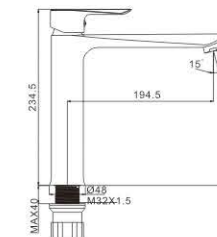

M41634-268C
Shower faucet

M31634-268C
Bath faucet

M33634-268C
Wall bath faucet

M92634-268C
Shower set

MELODY 35MM

MI5569-234C
Basin faucet

MI2569-234C
Basin faucet

M54569-234C
Vertical kitchen faucet