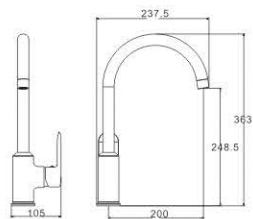

M54775-316C
Vertical kitchen faucet