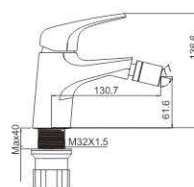

M11386-161C
Basin faucet

M71386-161C
Bidet faucet

M12386-161C
Basin faucet

M31386-161C
Bath faucet

M41386-161C
Shower faucet

M33386-161C
Wall bath faucet

DAREY 35MM

**FUN LIFE
GREAT CARE**