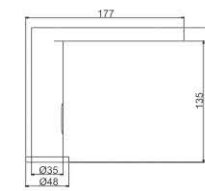

SF11006ZH-B
Sensor faucet