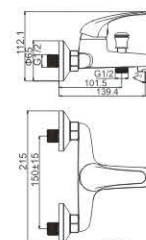

M71034-010C
Bidet faucet

M51034-010C
Vertical kitchen faucet

M31325-118C
Bath faucet

M41324-118C
Shower faucet

M31034-010C
Bath faucet

M41034-010C
Shower faucet

M54034-010C
Vertical kitchen faucet

RESHAPE QUALITY
VALUE WITH PERFECT COMBINATION