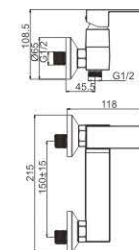

Speak louder than words

M11296-804C
Basin faucet

M51266-804C-C412
Vertical kitchen faucet

M31296-804C
Bath faucet

M41296-804C
Shower faucet

OUTSTANDING CREATIVITY
CLASSIC QUALITY

M11532-215C
 Basin faucet

M51034-215C
 Vertical kitchen faucet