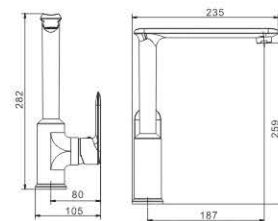

M54775-316C-C621
Vertical kitchen faucet