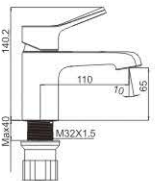

PERFECT YOUR LIFE
With artistic thoughts