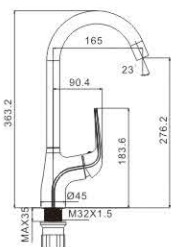

M4 1559-23 IH
Shower faucet