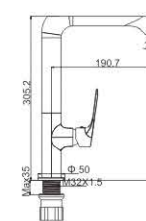

PEACE 25MM

SIMPLE AND FLOWING LINES

Shape refined and delicate outlines

M31503-812C
Bath faucet

M41503-812C
Shower faucet

M11503-812C
Basin faucet