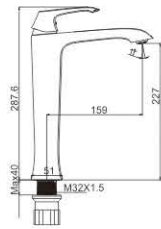

M54360-148C-C460
Vertical kitchen faucet