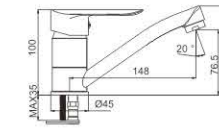

Speak louder than words

M11296-804C
Basin faucet

M51266-804C-C412
Vertical kitchen faucet

M31296-804C
Bath faucet

M41296-804C
Shower faucet

OUTSTANDING CREATIVITY
CLASSIC QUALITY

M11532-215C
 Basin faucet

M51034-215C
 Vertical kitchen faucet