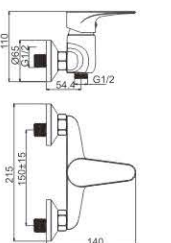

M41701-293CGJ
Shower faucet

M11294-118C
Basin faucet

M71294-118
Bidet faucet

M54292-118C-C140
Vertical kitchen faucet

M51034-118C-S080
Vertical kitchen faucet

M31294-118C
Bath faucet

M41294-118C
Shower faucet