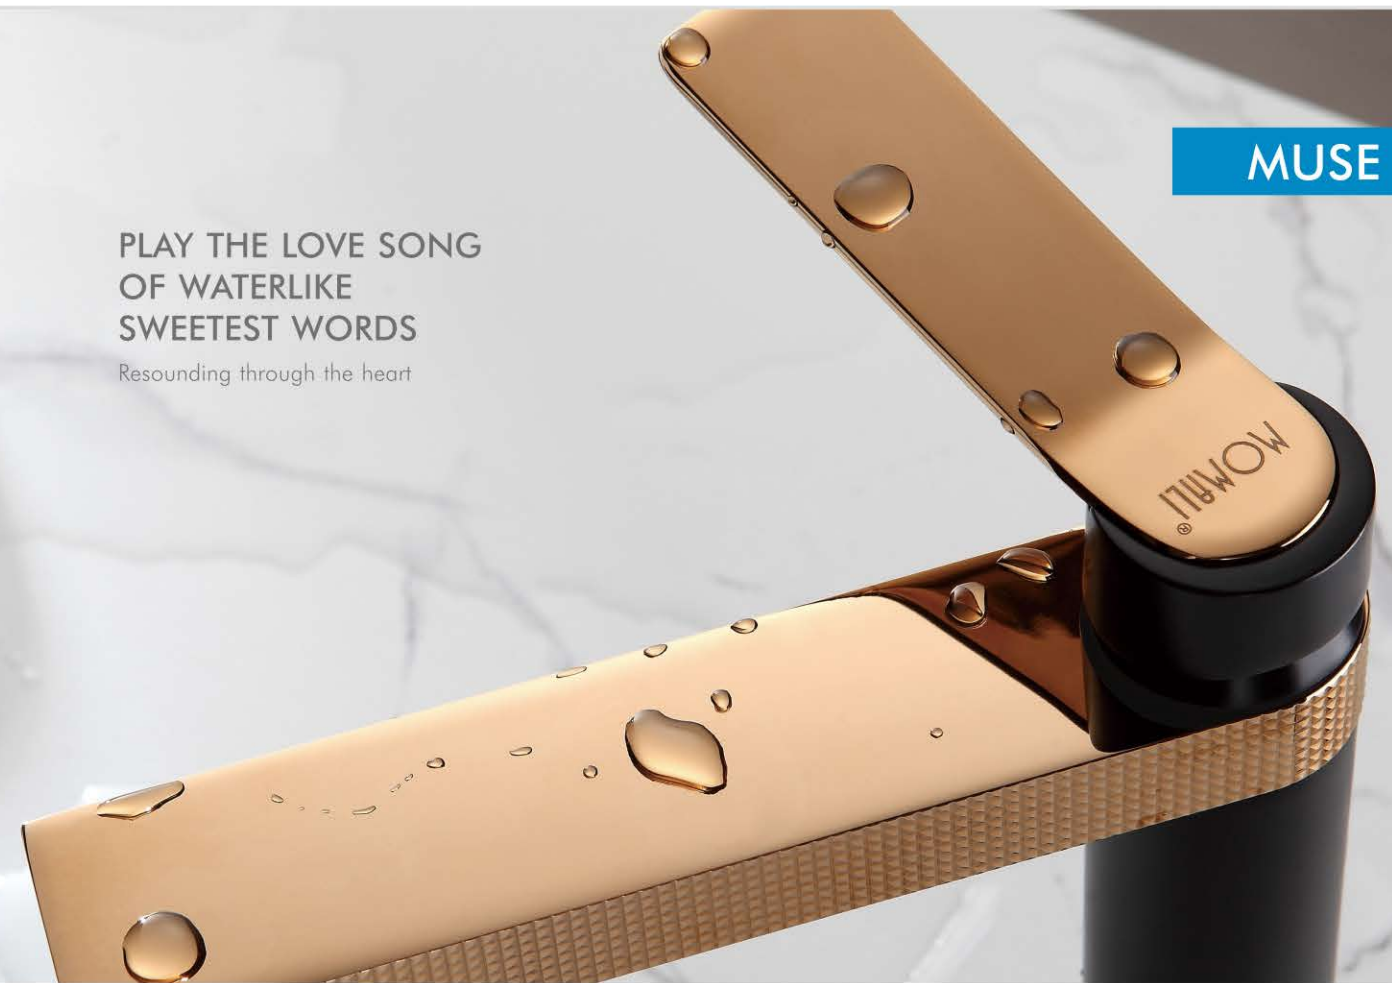

www.momali.com

M11634-828C
Basin faucet

M12634-828C
Basin faucet

M54634-828C
Vertical kitchen faucet

PLAY THE LOVE SONG
OF WATERLIKE
SWEETEST WORDS
Resounding through the heart

MUSE 35MM

M61634-268C
Wall basin faucet