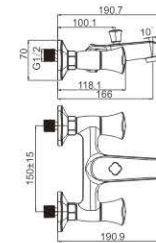

MI2052-083C
Basin faucet

M54085-083C
Vertical kitchen faucet

M55079-083C
Vertical kitchen faucet

COMPLY WITH NATURE

And people-oriented
What fits the most is the best

CLOVER

M11332-950C
Basin faucet

M31332-950C
Bath faucet