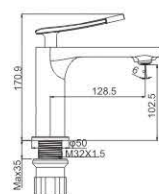

SERIX

series

—

MAKE COMPLEXITY SIMPLE
INVITING IN SHAPE

And intelligent in heart

SERIX 25MM

MI1513-814C
Basin faucet

MI2513-814C
Basin faucet