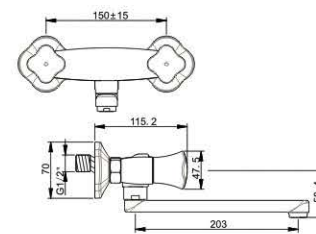

M43332-950C-S021
Wall bath faucet