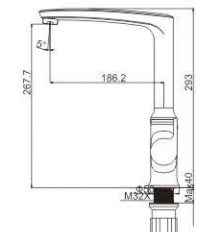

M54359-147C-C459
Vertical kitchen faucet