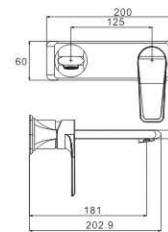

M33570-235H
Wall bath faucet

COZY
series

**TOP LEVEL
HAPPY CREATOR**

Let the high standards
become our followers

MI 1571-236C
Basin faucet

M7 1571-236C
Bidet faucet

M6 1571-236C
Wall basin faucet

M3 1571-236C
Bath faucet