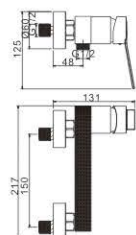

M41634-268C
Shower faucet

M31634-268C
Bath faucet

M33634-268C
Wall bath faucet

M92634-268C
Shower set

MELODY 35MM

MI5569-234C
Basin faucet

MI2569-234C
Basin faucet

M54569-234C
Vertical kitchen faucet