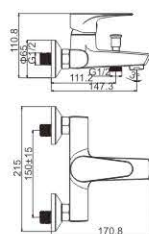

M31325-118C
Bath faucet