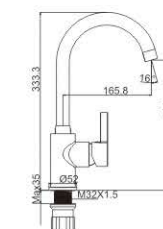

M54085-083C
Vertical kitchen faucet