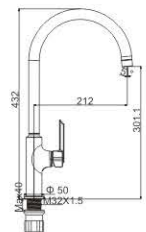

M11503-812C
Basin faucet

FURNA 25MM

M11512-815C
Basin faucet

M12512-815C
Basin faucet

M54512-815C
Vertical kitchen faucet

M71512-815C
Bidet faucet

M31512-815C
Bath faucet

M41512-815C
Shower faucet