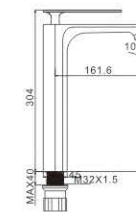

M54502-203C
Vertical kitchen faucet