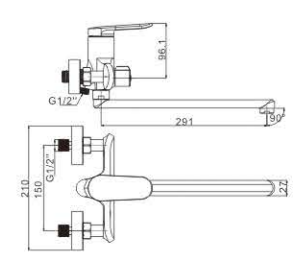

ELEGANT PRESENCE OF
EACH POINT,
line and plane enjoyable art of living.

M11570-235H
Basin faucet

M12570-235H
Basin faucet

M54570-235H
Vertical kitchen faucet

M31570-235H
Bath faucet

M41570-235H
Shower faucet