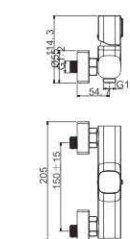

M92571-236HRG
Shower set

MERRY^{35MM}

M11681-833C
Basin faucet

M12681-833C
Basin faucet

M54681-833C
Vertical kitchen faucet

M31681-833C
Bath faucet

M41681-833C
Shower faucet

PERFECT
YOUR LIFE
With artistic thoughts