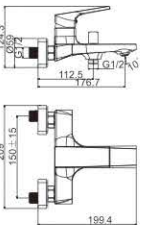

M54775-316C
Vertical kitchen faucet

M54775-316C-C621
Vertical kitchen faucet

M33775-316C
Wall bath faucet

M92775-316C
Shower set

MI1592-251C
Basin faucet

MI2592-251C
Basin faucet

M31592-251C
Bath faucet

M33592-251C
Wall bath faucet