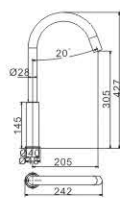

SF11004ZCP-B
Sensor faucet