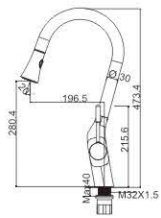

M5 4559-23 IH
Vertical kitchen faucet

M4 1559-23 IH
Shower faucet

M3 1559-23 IH
Bath faucet

M54504-205C
Pull out spray kitchen faucet

M54504-205C
Pull out spray kitchen faucet

M53576-H283-C553
Pull out spray kitchen faucet