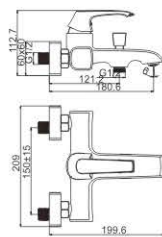

M31360-148C
Bath faucet