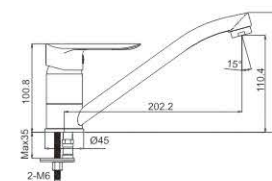

GAEMI 35MM

FASHION

As beautiful
as flowers

M11295-120C
Basin faucet

M54292-120C-C140
Vertical kitchen faucet

M51034-120C-S080
Vertical kitchen faucet

M31295-120C
Bath faucet

M41295-120C
Shower faucet