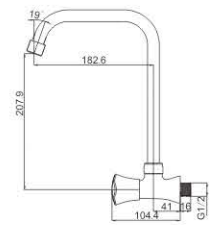

M03069-950C-S451
Single cold wall kitchen tap