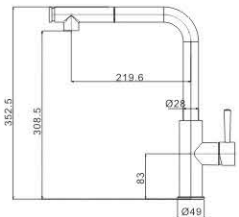

M53567-232LSJ-547
Pull out spray kitchen faucet