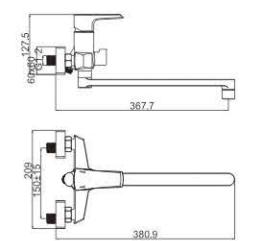

M33383-164C
Wall bath faucet