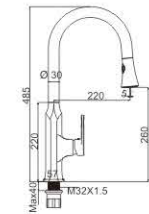

M53531-216NB
Pull out spray kitchen faucet