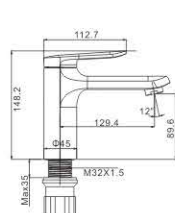

ELEGANT PRESENCE OF
EACH POINT,
line and plane enjoyable art of living.

M11570-235H
Basin faucet

M12570-235H
Basin faucet

M54570-235H
Vertical kitchen faucet

M31570-235H
Bath faucet

M41570-235H
Shower faucet