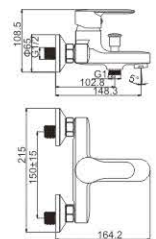

M41323-134C
Shower faucet