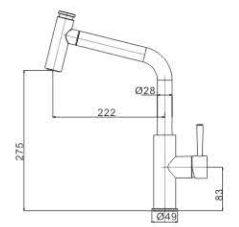

M53567-232C-548
Pull out spray kitchen faucet