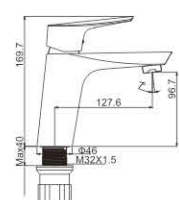

MI2372-157C
Basin faucet

M54372-157C-CI40
Vertical kitchen faucet

M54372-157C-C472
Vertical kitchen faucet

M31372-157C
Bath faucet

M41372-157C
Shower faucet

M33372-157C-S023
Wall bath faucet

MI1372-157LG
Basin faucet