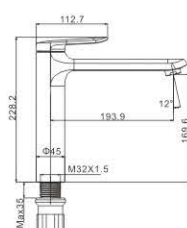

M12570-235H
Basin faucet