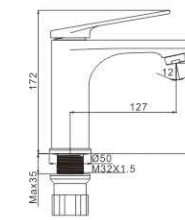

M54585-244C
Kitchen faucet