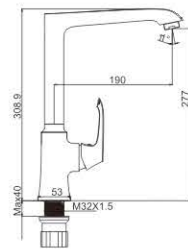

MI1360-148GJ
Basin faucet