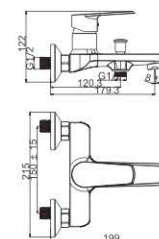

M54441-200C
Vertical kitchen faucet

M31534-200C
Bath faucet

M41534-200C
Shower faucet

GLADYS 35MM

M11535-218C
Basin faucet

M54379-218C
Vertical kitchen faucet

M31535-218C
Bath faucet

M41535-218C
Shower faucet