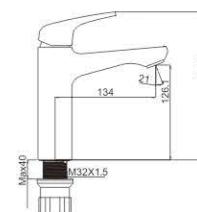

M11386-161C
Basin faucet

M71386-161C
Bidet faucet

M12386-161C
Basin faucet

M31386-161C
Bath faucet

M41386-161C
Shower faucet

M33386-161C
Wall bath faucet

DAREY 35MM

**FUN LIFE
GREAT CARE**