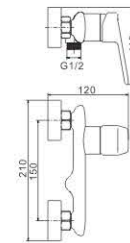

M41776-317C
Bath faucet