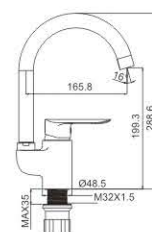

GAEMI 35MM

FASHION

As beautiful
as flowers

M11295-120C
Basin faucet

M54292-120C-C140
Vertical kitchen faucet

M51034-120C-S080
Vertical kitchen faucet

M31295-120C
Bath faucet

M41295-120C
Shower faucet