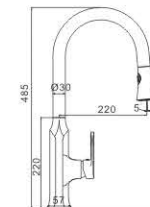

M54505-204C
Pull out spray kitchen faucet