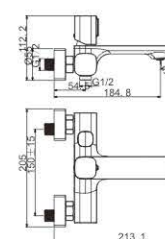

M92571-236HRG
Shower set

MERRY^{35MM}

M11681-833C
Basin faucet

M12681-833C
Basin faucet

M54681-833C
Vertical kitchen faucet

M31681-833C
Bath faucet

M41681-833C
Shower faucet

PERFECT
YOUR LIFE
With artistic thoughts