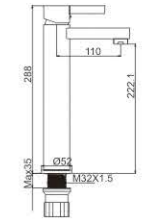

MI2052-083C
Basin faucet