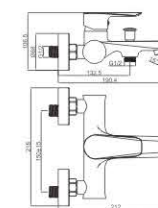

**APPEALING
TEXTURE**

With elegance and luxury

MI1569-234C
Basin faucet

M71569-234C
Bidet faucet

M31569-234C
Bath faucet

M41569-234C
Shower faucet

M33569-234C
Wall bath faucet

LILA series