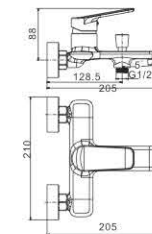

M31776-317C
Bath faucet