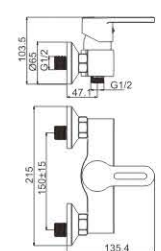

M41010-005C
Shower faucet

M71010-005C
Bidet faucet