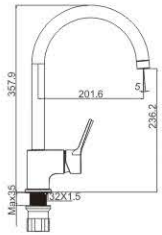

M92388-163C
Shower set