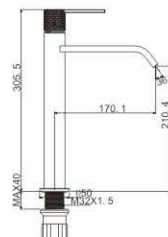

MI2633-827LSJ
Basin faucet