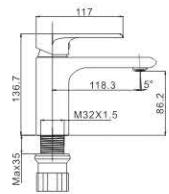

M33570-235H
Wall bath faucet

COZY
series

**TOP LEVEL
HAPPY CREATOR**

Let the high standards
become our followers

MI 1571-236C
Basin faucet

M7 1571-236C
Bidet faucet

M6 1571-236C
Wall basin faucet

M3 1571-236C
Bath faucet