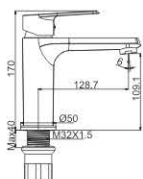

M54441-200C
Vertical kitchen faucet

M31534-200C
Bath faucet

M41534-200C
Shower faucet

GLADYS 35MM

M11535-218C
Basin faucet

M54379-218C
Vertical kitchen faucet

M31535-218C
Bath faucet

M41535-218C
Shower faucet