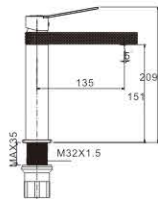

M12634-828C
Basin faucet