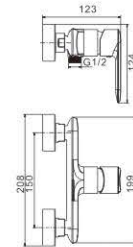

M41775-316C
Shower faucet