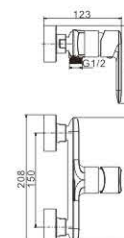

M54571-236HRG
Vertical kitchen faucet

PERFECT YOUR LIFE
with artistic thoughts

M71571-236HRG
Bidet faucet

M61571-236HRG
Wall basin faucet

M31571-236HRG
Bath faucet

M41571-236HRG
Shower faucet

M33571-236HRG
Wall bath faucet