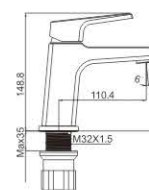

P A R R Y

EVERY SINGLE LINE

Shows the legend of
classic makes our life better

PARRY 35MM

M11387-162C
Basin faucet

M15387-162C
Basin faucet

**PERFECT
YOUR LIFE**
With artistic thoughts

M71387-162C
Bidet faucet