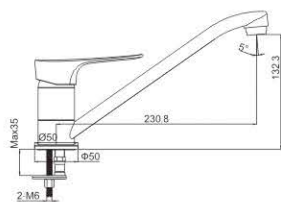

M51034-063C
Vertical kitchen faucet