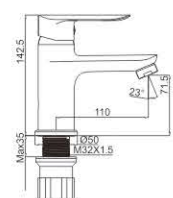

M11295-120C
Basin faucet