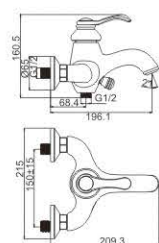

M51264-535H
Vertical Kitchen faucet

VENUS 35MM

COMPLY WITH NATURE

And people-oriented
What fits the most is the best

M31025-535H
Bath faucet

M41025-535H
Shower faucet

SUPERIOR 35MM

TIME
FILTERS ART