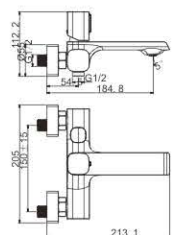

MI1681-833H
Basin faucet

MI2681-833H
Basin faucet

M54681-833H
Vertical kitchen faucet

IN THE LINE OF ART SYMBOL

WAS DECORATED WITH THE QUALITY OF YOUR LIFE.

M31681-833H
Bath faucet

M41681-833H
Shower faucet