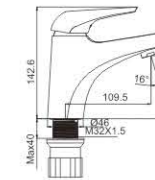

M51034-031C-S080
Vertical kitchen faucet