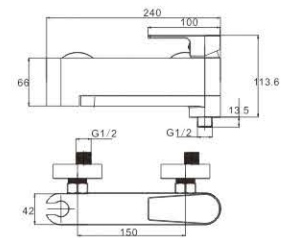

M31612-259C
Bath faucet

MI1612-259C
Basin faucet