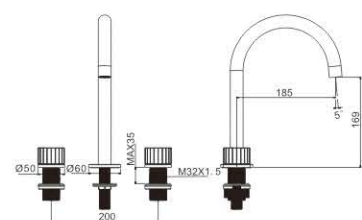

M81715-997C-C589
Basin faucet