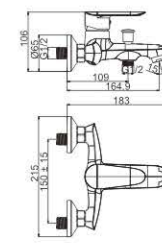

M41532-215C
Shower faucet