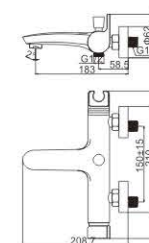

And people-oriented
What fits the most is the best

M11359-147LG
Basin faucet

M12359-147LG
Basin faucet

M54359-147LG-C459
Vertical kitchen faucet

M71359-147LG
Bidet faucet

M31359-147LG
Bath faucet

M41359-147LG
Shower faucet