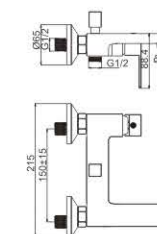

Speak louder than words

M11296-804C
Basin faucet

M51266-804C-C412
Vertical kitchen faucet

M31296-804C
Bath faucet

M41296-804C
Shower faucet

OUTSTANDING CREATIVITY
CLASSIC QUALITY

M11532-215C
 Basin faucet

M51034-215C
 Vertical kitchen faucet