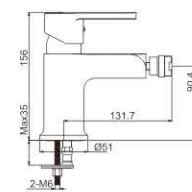

SUPERIOR 35MM

TIME
FILTERS ART

And inherits the classic

M11010-005C
Basin faucet

M71010-005C
Bidet faucet