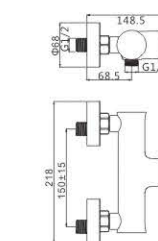

M33569-234C
Wall bath faucet