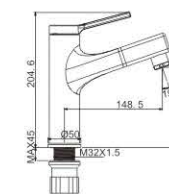

M11434-198RG
Basin faucet

M11434-198AB
Basin faucet

M11434-198ORB
Basin faucet

CUPC certified

MI4624-261C
Pull out basin faucet

MI4624-261H
Pull out basin faucet

MI4303-121C
Basin faucet

MI1365-152RG
Basin faucet