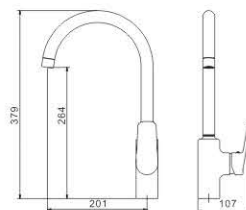

M54776-317C
Vertical kitchen faucet