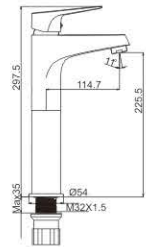

M21113-063C
Basin faucet