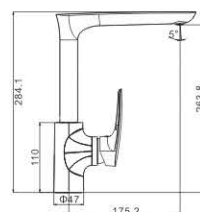

M54689-292C
Vertical kitchen faucet