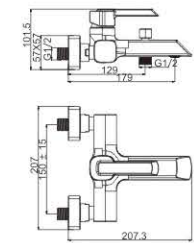

M11503-812C
Basin faucet

FURNA 25MM

M11512-815C
Basin faucet

M12512-815C
Basin faucet

M54512-815C
Vertical kitchen faucet

M71512-815C
Bidet faucet

M31512-815C
Bath faucet

M41512-815C
Shower faucet