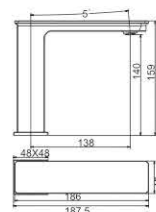

SF11002CCP-A
Sensor faucet