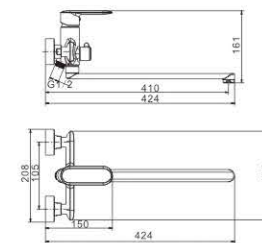

M33775-316C
Wall bath faucet