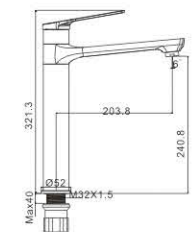

M31585-244C
Bath faucet

M41585-244C
Shower faucet

LEXI 35MM

INSPIRATION SOURCED FROM

Reflection on the art of life

MI 1584-243C
Basin faucet

M54584-243C
Vertical kitchen faucet

M31584-243C
Bath faucet