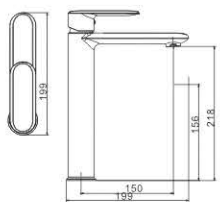

M12775-316C
Basin faucet