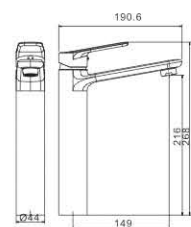

M12776-317C
Basin faucet