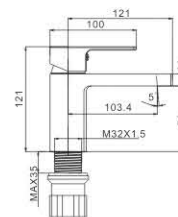

MI1612-259C
Basin faucet