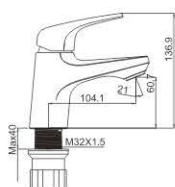

M11386-161C
Basin faucet

M71386-161C
Bidet faucet

M12386-161C
Basin faucet

M31386-161C
Bath faucet

M41386-161C
Shower faucet

M33386-161C
Wall bath faucet

DAREY 35MM

**FUN LIFE
GREAT CARE**