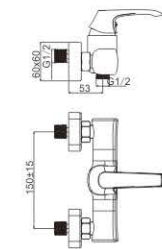

M41360-148GJ
Shower faucet