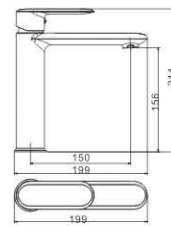

M15775-316C
Basin faucet