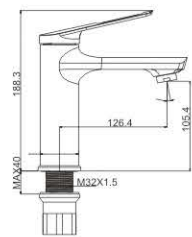

M31585-244C
Bath faucet

M41585-244C
Shower faucet

LEXI 35MM

INSPIRATION SOURCED FROM

Reflection on the art of life

MI 1584-243C
Basin faucet

M54584-243C
Vertical kitchen faucet

M31584-243C
Bath faucet