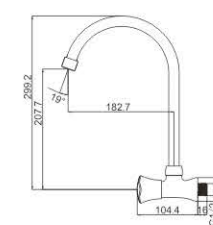

M03069-950C-S259
Single cold wall kitchen tap