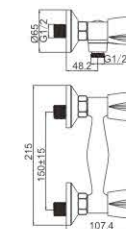

M03069-950C-S259
Single cold wall kitchen tap

M03069-950C-S451
Single cold wall kitchen tap

M11267-928C
Basin faucet

M54269-928C-S342
Vertical Kitchen faucet

M31045-928C
Bath faucet

M41268-928C
Shower faucet