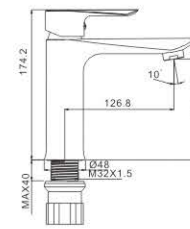

M41634-268C
Shower faucet

M31634-268C
Bath faucet

M33634-268C
Wall bath faucet

M92634-268C
Shower set

MELODY 35MM

MI5569-234C
Basin faucet

MI2569-234C
Basin faucet

M54569-234C
Vertical kitchen faucet