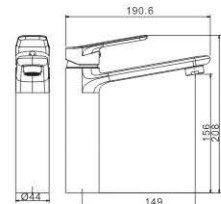

M15776-317C
Basin faucet