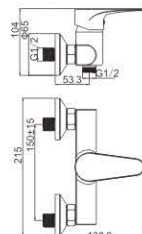

M71034-010C
Bidet faucet

M51034-010C
Vertical kitchen faucet

M31325-118C
Bath faucet

M41324-118C
Shower faucet

M31034-010C
Bath faucet

M41034-010C
Shower faucet

M54034-010C
Vertical kitchen faucet

RESHAPE QUALITY
VALUE WITH PERFECT COMBINATION