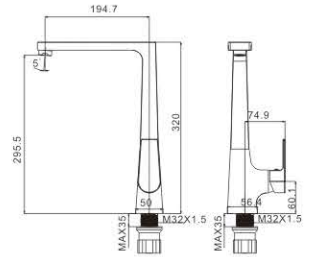

M41383-164C
Shower faucet

M31383-164C
Bath faucet

M33383-164C
Wall bath faucet

MI5612-259C
Basin faucet

MI2612-259C
Basin faucet

M54612-259C
Vertical kitchen faucet

M71612-259C
Bidet faucet

M41612-259C
Shower faucet