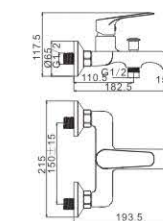

PEACE 25MM

SIMPLE AND FLOWING LINES

Shape refined and delicate outlines

M31503-812C
Bath faucet

M41503-812C
Shower faucet

M11503-812C
Basin faucet