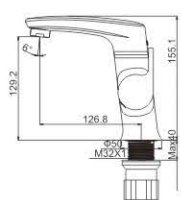

M12359-147LG
Basin faucet