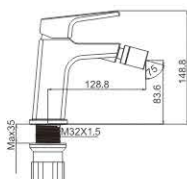

P A R R Y

EVERY SINGLE LINE

Shows the legend of
classic makes our life better

PARRY 35MM

M11387-162C
Basin faucet

M15387-162C
Basin faucet

**PERFECT
YOUR LIFE**
With artistic thoughts

M71387-162C
Bidet faucet