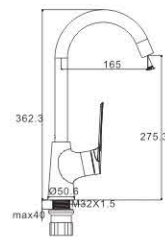

M31585-244C
Bath faucet

M41585-244C
Shower faucet

LEXI 35MM

INSPIRATION SOURCED FROM

Reflection on the art of life

MI 1584-243C
Basin faucet

M54584-243C
Vertical kitchen faucet

M31584-243C
Bath faucet