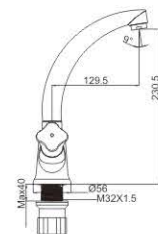

COMPLY WITH NATURE

And people-oriented
What fits the most is the best

CLOVER

M54332-950C-S342
Vertical kitchen faucet