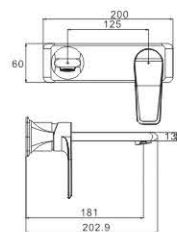

M54571-236HRG
Vertical kitchen faucet

PERFECT YOUR LIFE
with artistic thoughts

M71571-236HRG
Bidet faucet

M61571-236HRG
Wall basin faucet

M31571-236HRG
Bath faucet

M41571-236HRG
Shower faucet

M33571-236HRG
Wall bath faucet