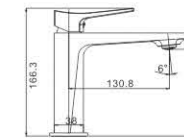

M11689-292C
Basin faucet

M54689-292C
Vertical kitchen faucet

M31689-292C
Bath faucet

M41689-292C
Shower faucet

M42689-292C
Wall kitchen faucet

**LIVE A HEALTHY
WATER LIFE**

With eco-friendly sanitary ware

M11668-830C
Basin faucet