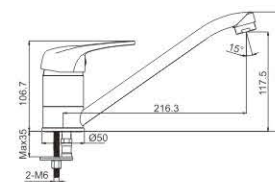

M31027-502C
Bath faucet