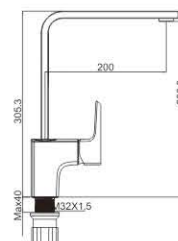

HERACLES 35MM

M11383-164C
Basin faucet

M12383-164C
Basin faucet

SCATTERED
LIGHT
CONDENSED,

Precipitation time eternal.

M71383-164C
Bidet faucet

M61383-164C
Wall basin faucet

M54383-164C-C478
Vertical kitchen faucet