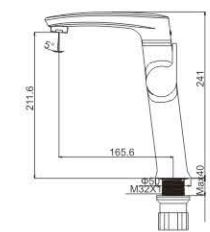

M12359-147C
Basin faucet