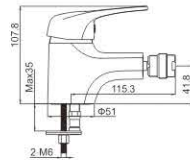

M51004-530C-S100
Vertical kitchen faucet

M31006-530C
Bath faucet

M41006-530C
Shower faucet

MI 1027-502C
Basin faucet

M71027-502C
Bidet faucet

M54004-502C-C258
Vertical kitchen faucet

M54004-502C-S259
Vertical kitchen faucet