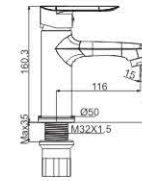

Speak louder than words

M11296-804C
Basin faucet

M51266-804C-C412
Vertical kitchen faucet

M31296-804C
Bath faucet

M41296-804C
Shower faucet

OUTSTANDING CREATIVITY
CLASSIC QUALITY

M11532-215C
 Basin faucet

M51034-215C
 Vertical kitchen faucet