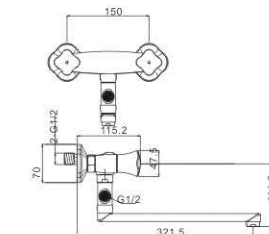

M33332-950C-S023
Wall bath faucet