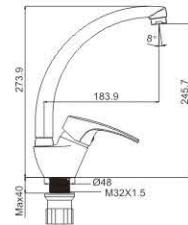

D
A
N
A
S
35MM

M11069-031C
Basin faucet

M51034-031C-S080
Vertical kitchen faucet

M31069-031C
Bath faucet

M41069-031C
Shower faucet

M11006-530C
Basin faucet

M71006-530C
Bidet faucet

M54004-530C-C258
Vertical kitchen faucet