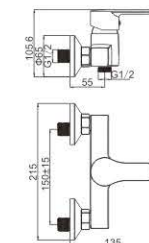

MI1338-134C
Basin faucet

M54338-134C-C140
Vertical kitchen faucet

M31338-134C
Bath faucet

M41323-134C
Shower faucet

M11325-118C
Basin faucet

M54323-118C-CI40
Vertical kitchen faucet

M11034-010C
Basin faucet