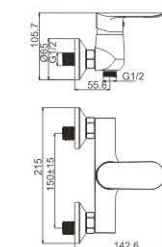

GAEMI 35MM

FASHION

As beautiful
as flowers

M11295-120C
Basin faucet

M54292-120C-C140
Vertical kitchen faucet

M51034-120C-S080
Vertical kitchen faucet

M31295-120C
Bath faucet

M41295-120C
Shower faucet