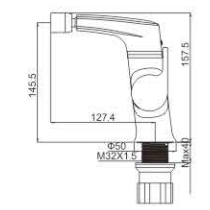

M11359-147C
Basin faucet

M12359-147C
Basin faucet

M54359-147C-C459
Vertical kitchen faucet

M71359-147C
Bidet faucet

M31359-147C
Bath faucet

M41359-147C
Shower faucet

DINAH 35MM

COMPLY WITH NATURE