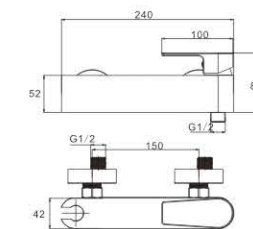

M41612-259C
Shower faucet