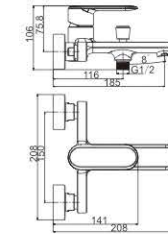

M31775-316C
Bath faucet