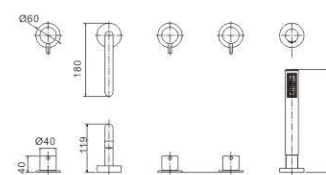

M82673-989C-C590
Bath faucet