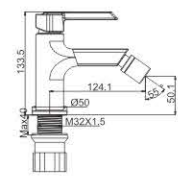

M11503-812C
Basin faucet

FURNA 25MM

M11512-815C
Basin faucet

M12512-815C
Basin faucet

M54512-815C
Vertical kitchen faucet

M71512-815C
Bidet faucet

M31512-815C
Bath faucet

M41512-815C
Shower faucet