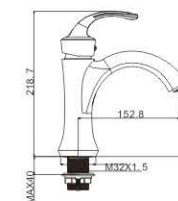

M11434-198RG
Basin faucet

M11434-198AB
Basin faucet

M11434-198ORB
Basin faucet

CUPC certified

MI4624-261C
Pull out basin faucet

MI4624-261H
Pull out basin faucet

MI4303-121C
Basin faucet

MI1365-152RG
Basin faucet