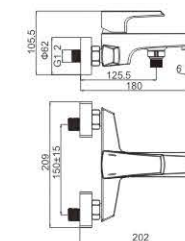

M31383-164C
Bath faucet