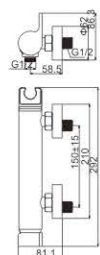

And people-oriented
What fits the most is the best

M11359-147LG
Basin faucet

M12359-147LG
Basin faucet

M54359-147LG-C459
Vertical kitchen faucet

M71359-147LG
Bidet faucet

M31359-147LG
Bath faucet

M41359-147LG
Shower faucet