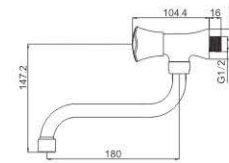

M03069-950C-S218
Single cold wall kitchen tap