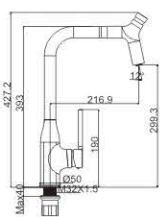

M53567-232H-548
Pull out spray kitchen faucet