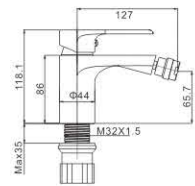

M6 1571-236C
Wall basin faucet