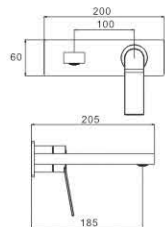

www.momali.com

M11634-828C
Basin faucet

M12634-828C
Basin faucet

M54634-828C
Vertical kitchen faucet

PLAY THE LOVE SONG
OF WATERLIKE
SWEETEST WORDS
Resounding through the heart

MUSE 35MM

M61634-268C
Wall basin faucet