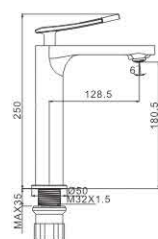

SERIX

series

—

MAKE COMPLEXITY SIMPLE
INVITING IN SHAPE

And intelligent in heart

SERIX 25MM

MI1513-814C
Basin faucet

MI2513-814C
Basin faucet