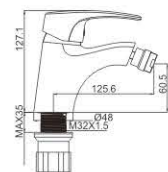

D
A
N
A
S
35MM

M11069-031C
Basin faucet

M51034-031C-S080
Vertical kitchen faucet

M31069-031C
Bath faucet

M41069-031C
Shower faucet

M11006-530C
Basin faucet

M71006-530C
Bidet faucet

M54004-530C-C258
Vertical kitchen faucet