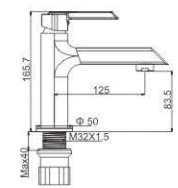

M12512-815C
Basin faucet