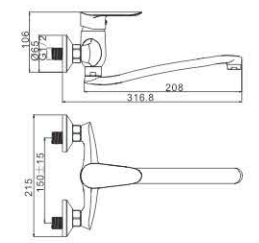

M54295-215C-CI40
 Vertical kitchen faucet

M31532-215C
 Bath faucet

M41532-215C
 Shower faucet

M42532-215C
 Wall kitchen faucet

SIMPLE AND FLOWING LINES

Shape refined and delicate outlines

S
O
L
D
I
E
R
S
E
R
I
E
S