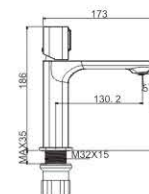

M12681-833C
Basin faucet