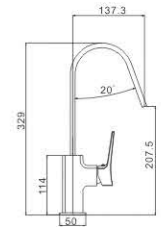

M54668-830C
Vertical kitchen faucet

M31668-830C
Bath faucet

M41668-830C
Shower faucet

BARRON

TRANSFORMED FROM THE SMOOTH

lines of geometric designs
makes every details elegant and perfect.

PERFECT YOUR LIFE
With artistic thoughts