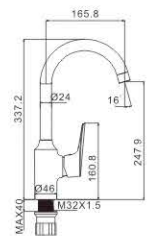

M54372-157C-CI40
Vertical kitchen faucet