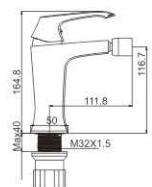

MI2360-148C
Basin faucet

M54360-148C-C460
Vertical kitchen faucet

MI1360-148GJ
Basin faucet

MI2360-148GJ
Basin faucet

M54360-148GJ-C460
Vertical kitchen faucet

M71360-148C
Bidet faucet

M41360-148C
Shower faucet