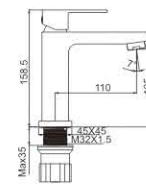

M51266-804C-C412
Vertical kitchen faucet