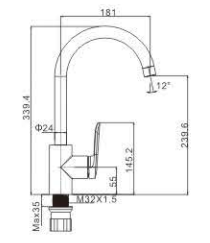

M31570-235C
Bath faucet