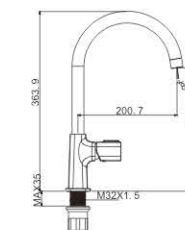

M92571-236HRG
Shower set

MERRY^{35MM}

M11681-833C
Basin faucet

M12681-833C
Basin faucet

M54681-833C
Vertical kitchen faucet

M31681-833C
Bath faucet

M41681-833C
Shower faucet

PERFECT
YOUR LIFE
With artistic thoughts