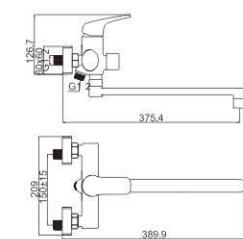

M11386-161C
Basin faucet

M71386-161C
Bidet faucet

M12386-161C
Basin faucet

M31386-161C
Bath faucet

M41386-161C
Shower faucet

M33386-161C
Wall bath faucet

DAREY 35MM

**FUN LIFE
GREAT CARE**