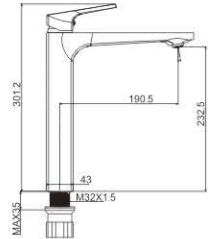

M54775-316C
Vertical kitchen faucet

M54775-316C-C621
Vertical kitchen faucet

M33775-316C
Wall bath faucet

M92775-316C
Shower set

MI1592-251C
Basin faucet

MI2592-251C
Basin faucet

M31592-251C
Bath faucet

M33592-251C
Wall bath faucet