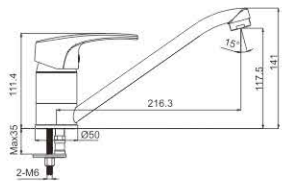

M31006-530C
Bath faucet