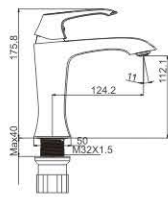

M71502-203C
Bidet faucet

M31502-203C
Bath faucet

M41502-203C
Shower faucet

SERIES

BELINDA

New classical design concepts
combine modern lines with
classical flavor

BELINDA 35MM

MI1360-148C
Basin faucet