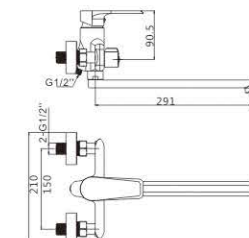

M33571-236HRG
Wall bath faucet