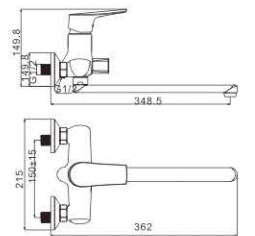

MI2372-157C
Basin faucet

M54372-157C-CI40
Vertical kitchen faucet

M54372-157C-C472
Vertical kitchen faucet

M31372-157C
Bath faucet

M41372-157C
Shower faucet

M33372-157C-S023
Wall bath faucet

MI1372-157LG
Basin faucet