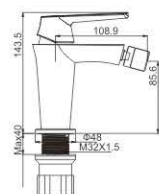

**THE RETURN
OF KING 35MM**

M11379-159C
Basin faucet