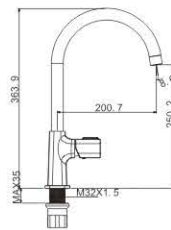

M54681-833H
Vertical kitchen faucet