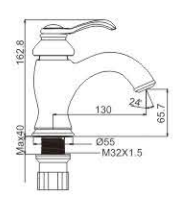

M51025-535C
Vertical kitchen faucet