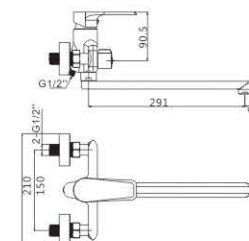

M4 1571-236C
Shower faucet

MI 2571-236C
Basin faucet

M5 4571-236C
Vertical kitchen faucet

M3 3571-236C
Wall bath faucet

M9 2571-236C
Shower set

COZY 35MM

MI 1571-236HRG
Basin faucet

MI 2571-236HRG
Basin faucet