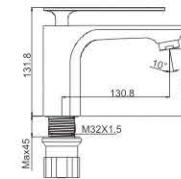

MI6502-203C
Basin faucet