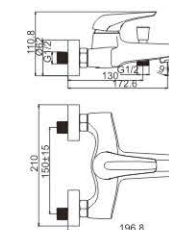

D
A
N
A
S
35MM

M11069-031C
Basin faucet

M51034-031C-S080
Vertical kitchen faucet

M31069-031C
Bath faucet

M41069-031C
Shower faucet

M11006-530C
Basin faucet

M71006-530C
Bidet faucet

M54004-530C-C258
Vertical kitchen faucet