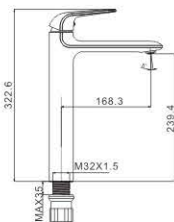

M11533-216C
Basin faucet

M54533-216C
Vertical kitchen faucet

M31533-216C
Bath faucet

M41533-216C
Shower faucet

MI 1559-23 IH
Basin faucet

M7 1559-23 IH
Bidet faucet

MI 2559-23 IH
Basin faucet

EASY BREEZY
Without excessive dazzling color