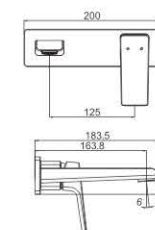

M31387-162C
Bath faucet

M41387-162C
Shower faucet

M54387-162C
Vertical kitchen faucet

M61387-162C
Wall basin faucet

M33387-162C
Wall bath faucet

**THE RETURN
OF KING 35MM**

M12379-159C
Basin faucet

M54379-159C
Vertical kitchen faucet