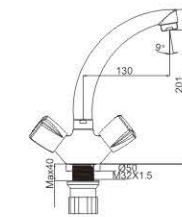

M03069-950C-S259
Single cold wall kitchen tap

M03069-950C-S451
Single cold wall kitchen tap

M11267-928C
Basin faucet

M54269-928C-S342
Vertical Kitchen faucet

M31045-928C
Bath faucet

M41268-928C
Shower faucet