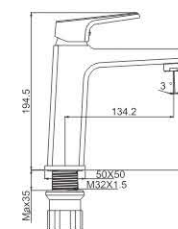

P A R R Y

EVERY SINGLE LINE

Shows the legend of
classic makes our life better

PARRY 35MM

M11387-162C
Basin faucet

M15387-162C
Basin faucet

**PERFECT
YOUR LIFE**
With artistic thoughts

M71387-162C
Bidet faucet