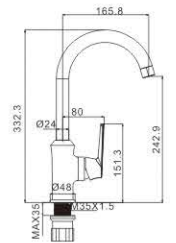

M71379-159C
Bidet faucet