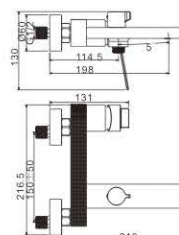

M41634-268C
Shower faucet

M31634-268C
Bath faucet

M33634-268C
Wall bath faucet

M92634-268C
Shower set

MELODY 35MM

MI5569-234C
Basin faucet

MI2569-234C
Basin faucet

M54569-234C
Vertical kitchen faucet