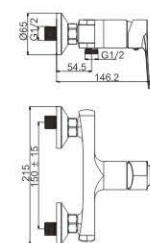

M11533-216C
Basin faucet

M54533-216C
Vertical kitchen faucet

M31533-216C
Bath faucet

M41533-216C
Shower faucet

MI 1559-23 IH
Basin faucet

M7 1559-23 IH
Bidet faucet

MI 2559-23 IH
Basin faucet

EASY BREEZY
Without excessive dazzling color