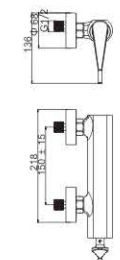

M54513-814C
Vertical kitchen faucet

M71513-814C
Bidet faucet

M31513-814C
Bath faucet

M41513-814C
Shower faucet

BLING

SIMPLE AND DISTINGUISHED
WITH EXTREME AESTHETIC EXPERIENCE

Smart fashion in low-key design