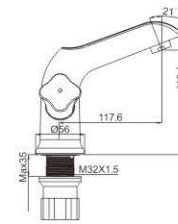

MI2052-083C
Basin faucet

M54085-083C
Vertical kitchen faucet

M55079-083C
Vertical kitchen faucet

COMPLY WITH NATURE

And people-oriented
What fits the most is the best

CLOVER

M11332-950C
Basin faucet

M31332-950C
Bath faucet