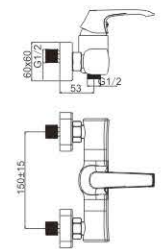

MI2360-148C
Basin faucet

M54360-148C-C460
Vertical kitchen faucet

MI1360-148GJ
Basin faucet

MI2360-148GJ
Basin faucet

M54360-148GJ-C460
Vertical kitchen faucet

M71360-148C
Bidet faucet

M41360-148C
Shower faucet