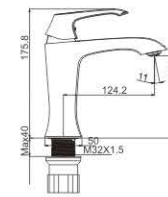

MI2360-148GJ
Basin faucet