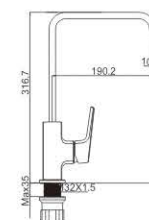

M54387-162C
Vertical kitchen faucet