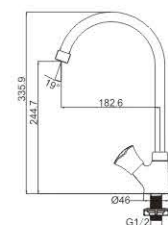

M03069-950C-S218
Single cold wall kitchen tap

TIME FIL
TERS ART

And inherits the classic

M02009-950C
Single cold Basin tap

M03021-950C-S246
Single cold kitchen tap

M03037-950C-S451
Single cold kitchen tap

M03037-950C-S259
Single cold kitchen tap