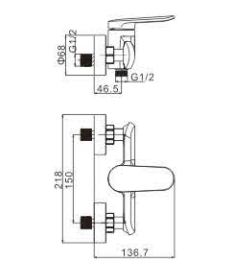

M33570-235C
Wall bath faucet