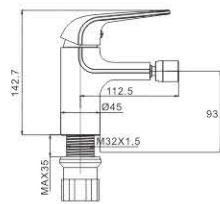

M11533-216C
Basin faucet

M54533-216C
Vertical kitchen faucet

M31533-216C
Bath faucet

M41533-216C
Shower faucet

MI 1559-23 IH
Basin faucet

M7 1559-23 IH
Bidet faucet

MI 2559-23 IH
Basin faucet

EASY BREEZY
Without excessive dazzling color