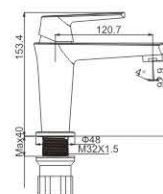

**THE RETURN
OF KING 35MM**

M11379-159C
Basin faucet