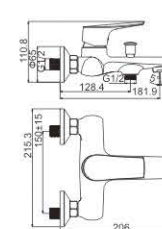

M31372-157LG
Bath faucet