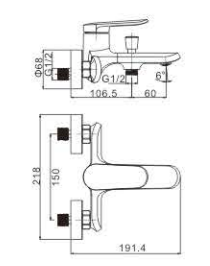

M41570-235C
Shower faucet