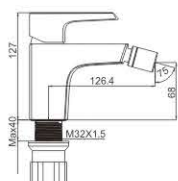

HERACLES 35MM

M11383-164C
Basin faucet

M12383-164C
Basin faucet

SCATTERED
LIGHT
CONDENSED,

Precipitation time eternal.

M71383-164C
Bidet faucet

M61383-164C
Wall basin faucet

M54383-164C-C478
Vertical kitchen faucet