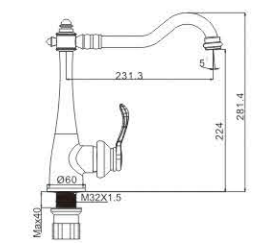

M31025-535C
Bath faucet