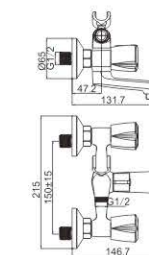

M31268-928C
Bath faucet