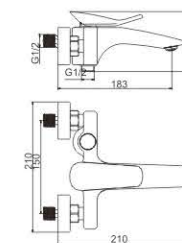

M81686-991C-C589
Bath faucet

M81686-991H-C589
Basin faucet

REMOVE FATIGUE OF
PRESSURE

Changed into a new self and enjoy the freedom
of the fashion and pressure.

M11701-293CGJ
Basin faucet

M31701-293CGJ
Bath faucet