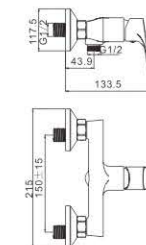

M41503-812C
Shower faucet