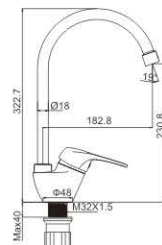

M51004-530C-S100
Vertical kitchen faucet

M31006-530C
Bath faucet

M41006-530C
Shower faucet

MI 1027-502C
Basin faucet

M71027-502C
Bidet faucet

M54004-502C-C258
Vertical kitchen faucet

M54004-502C-S259
Vertical kitchen faucet