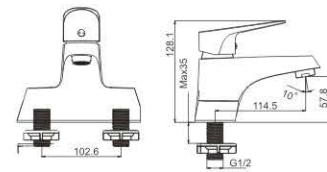

M51004-502C-S100
Vertical kitchen faucet

M31027-502C
Bath faucet

M41027-502C
Shower faucet

MI1113-063C
Basin faucet

MI2113-063C
Basin faucet

M21113-063C
Basin faucet

EASY BREEZY
Without excessive dazzling color