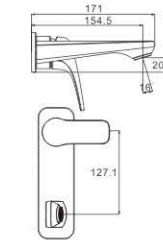

M11386-161C
Basin faucet

M71386-161C
Bidet faucet

M12386-161C
Basin faucet

M31386-161C
Bath faucet

M41386-161C
Shower faucet

M33386-161C
Wall bath faucet

DAREY 35MM

**FUN LIFE
GREAT CARE**