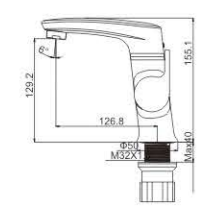

M11359-147C
Basin faucet