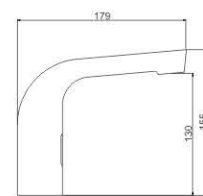

COMPLY WITH NATURE

and people-oriented
what fits the most is the best