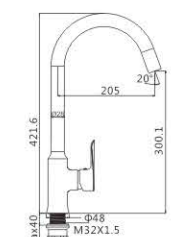

M41634-268C
Shower faucet

M31634-268C
Bath faucet

M33634-268C
Wall bath faucet

M92634-268C
Shower set

MELODY 35MM

MI5569-234C
Basin faucet

MI2569-234C
Basin faucet

M54569-234C
Vertical kitchen faucet