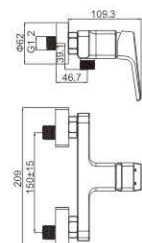

M41387-162C
Shower faucet