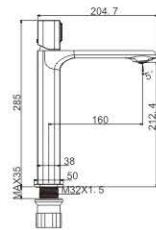

MI2681-833H
Basin faucet