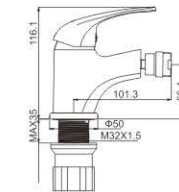

M51034-010C
Vertical kitchen faucet