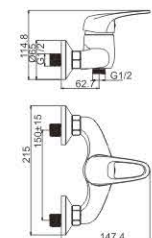

M41027-502C
Shower faucet