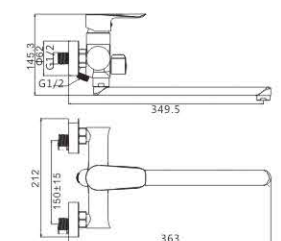

**APPEALING
TEXTURE**

With elegance and luxury

MI1569-234C
Basin faucet

M71569-234C
Bidet faucet

M31569-234C
Bath faucet

M41569-234C
Shower faucet

M33569-234C
Wall bath faucet

LILA series