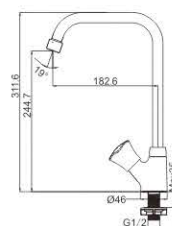

M03037-950C-S451
Single cold kitchen tap