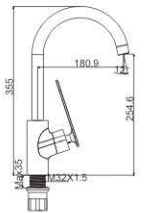

M71502-203C
Bidet faucet