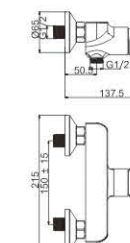

M54441-200C
Vertical kitchen faucet

M31534-200C
Bath faucet

M41534-200C
Shower faucet

GLADYS 35MM

M11535-218C
Basin faucet

M54379-218C
Vertical kitchen faucet

M31535-218C
Bath faucet

M41535-218C
Shower faucet