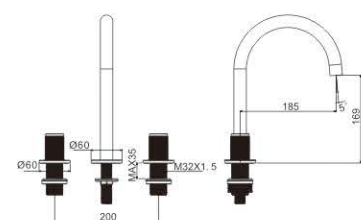

M81730-998C-C589
Basin faucet