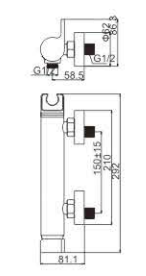

M11359-147C
Basin faucet

M12359-147C
Basin faucet

M54359-147C-C459
Vertical kitchen faucet

M71359-147C
Bidet faucet

M31359-147C
Bath faucet

M41359-147C
Shower faucet

DINAH 35MM

COMPLY WITH NATURE