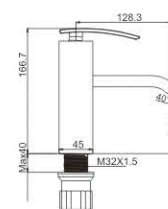

M51034-063C
Vertical kitchen faucet

M31113-063C
Bath faucet

M41113-063C
Shower faucet

OULI 35MM

M11001-081C
Basin faucet

M71001-081C
Bidet faucet

M12001-081C
Basin faucet

M31198-081C
Bath faucet