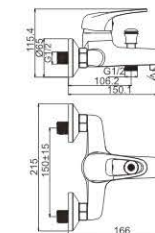

M51004-502C-S100
Vertical kitchen faucet