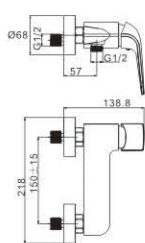

M3 1559-23 IH
Bath faucet