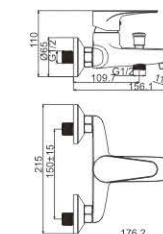

M41701-293CGJ
Shower faucet

M11294-118C
Basin faucet

M71294-118
Bidet faucet

M54292-118C-C140
Vertical kitchen faucet

M51034-118C-S080
Vertical kitchen faucet

M31294-118C
Bath faucet

M41294-118C
Shower faucet