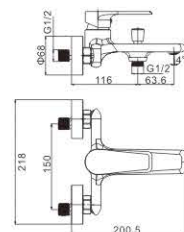

M31571-236HRG
Bath faucet